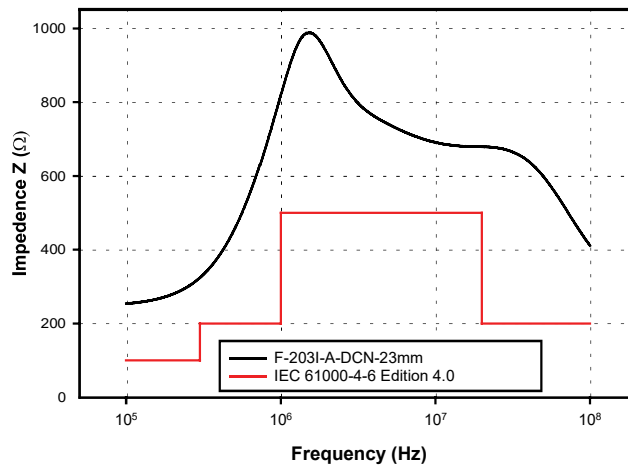

# F-2031-A-DCN-23mm

## DECOUPLING NETWORK

The F-2031-A-DCN-23mm is a decoupling ferrite tube for use with the F-2031-A-23mm EM Injection Clamp. The F-2031-A-DCN-23mm is inserted on the test cable between the Equipment Under Test. The F-2031-A-DCN-23mm fully complies with IEC61000 4 6 Edition 4.0.

### Specifications

Aperture:	23 mm
Length:	610 mm
Height:	134 mm
Width:	75 mm
Weight:	7.5 kg

Fischer Custom Communications, Inc.

19220 Normandie Ave., Unit B Torrance, CA 90502  
 Phone: 310-303-3300  
 Email: sales@fischercc.com