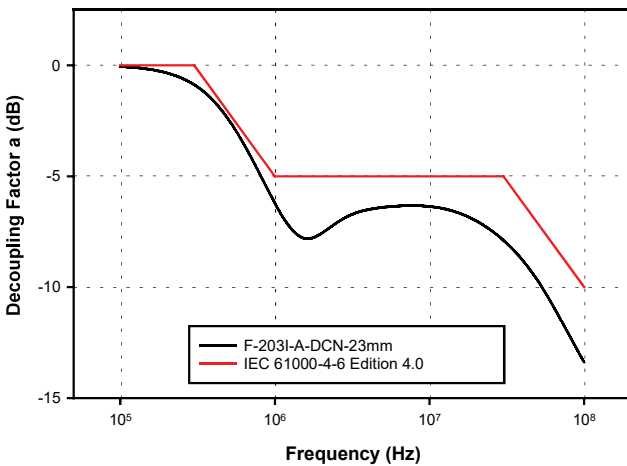

# F-2031-A-DCN-23mm

## DECOUPLING NETWORK

The F-2031-A-DCN-23mm is a decoupling ferrite tube for use with the F-2031-A-23mm EM Injection Clamp. The F-2031-A-DCN-23mm is inserted on the test cable between the Equipment Under Test. The F-2031-A-DCN-23mm fully complies with IEC61000 4 6 Edition 4.0.

### Specifications

Aperture:	23 mm
Length:	610 mm
Height:	134 mm
Width:	75 mm
Weight:	7.5 kg

Fischer Custom Communications, Inc.

19220 Normandie Ave., Unit B Torrance, CA 90502  
 Phone: 310-303-3300  
 Email: sales@fischercc.com